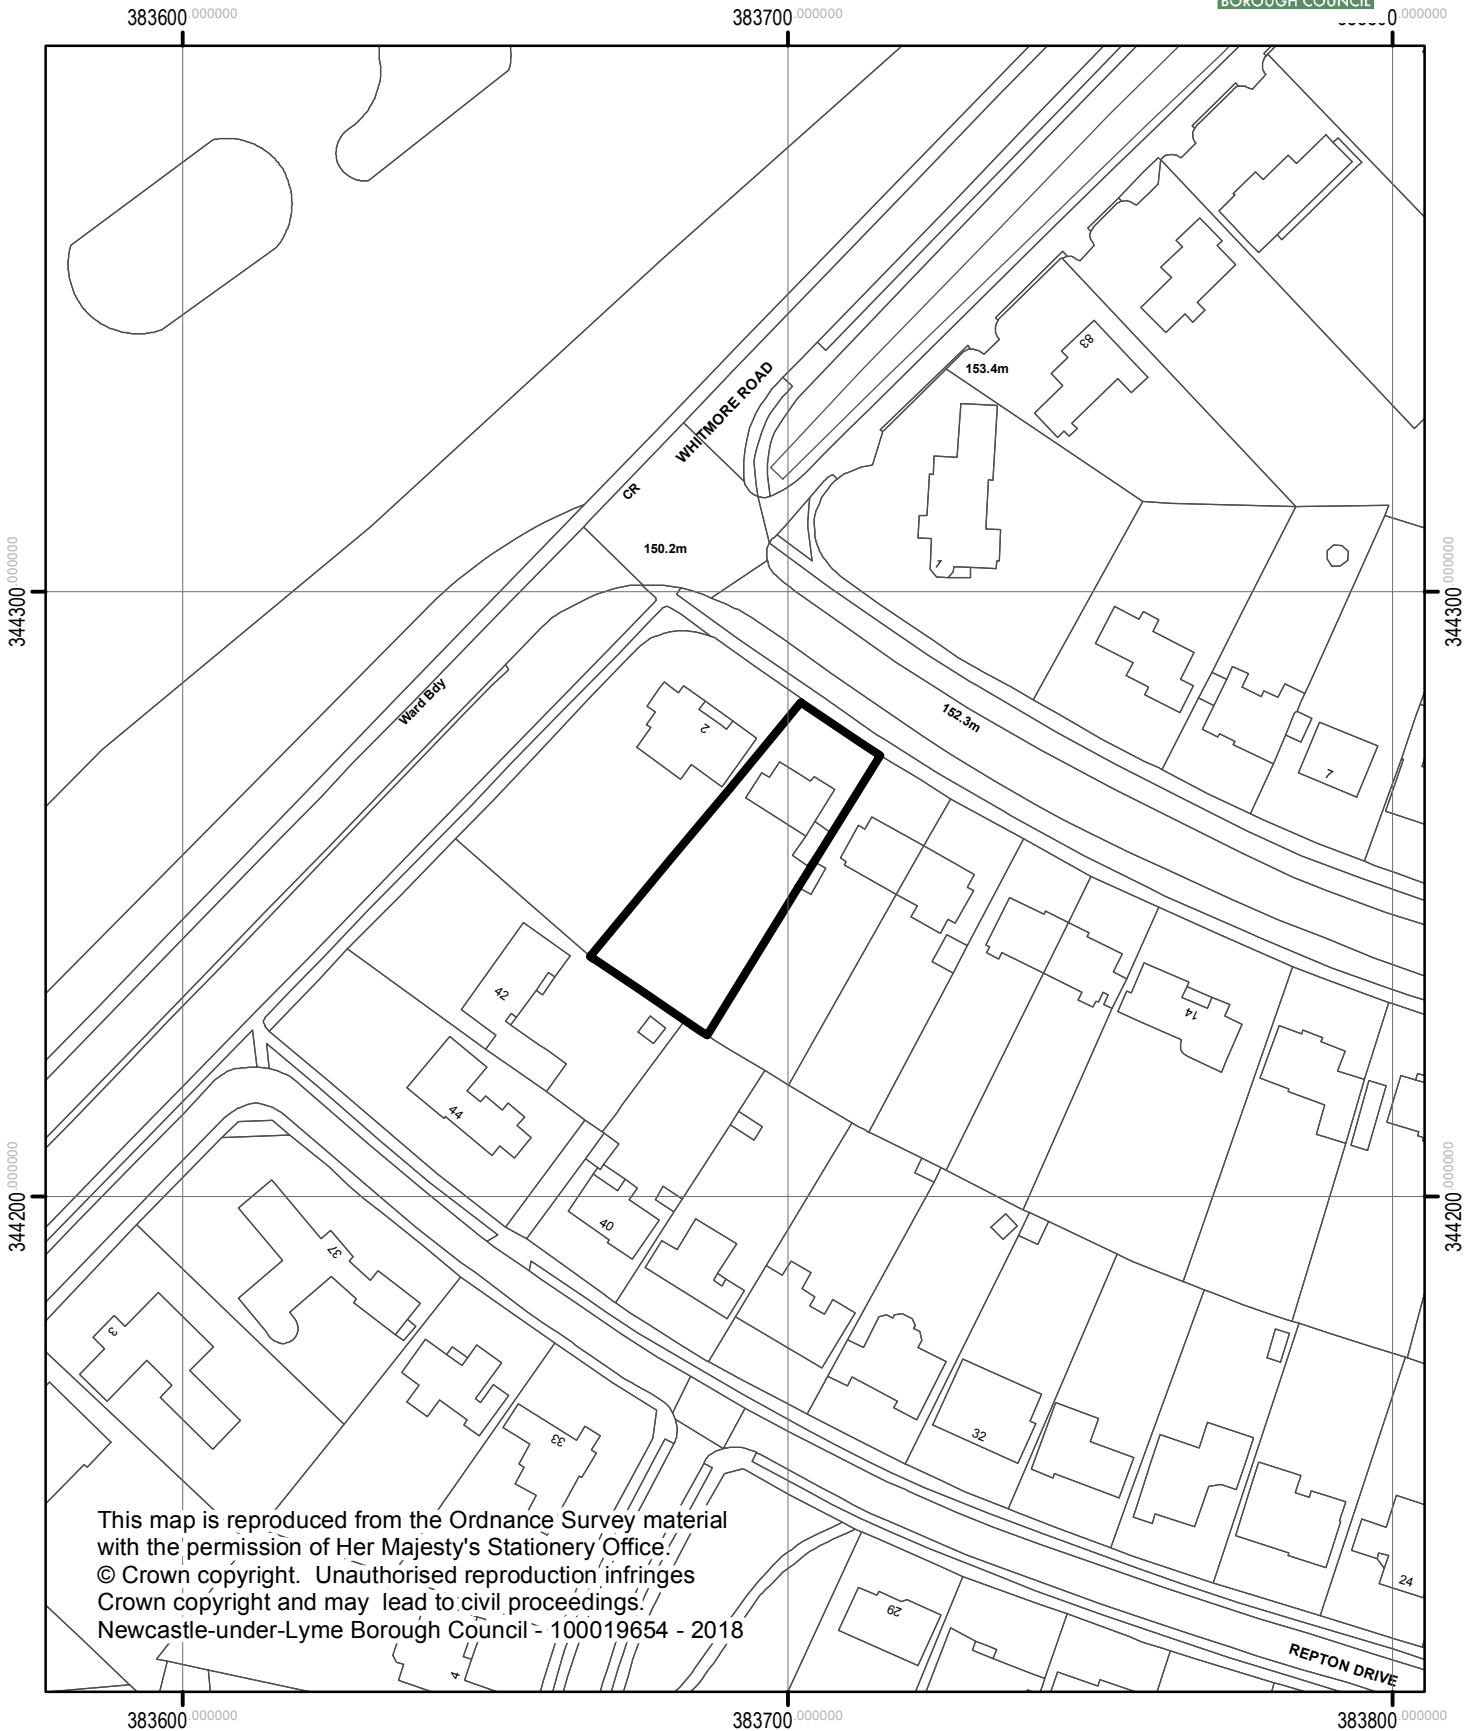

4 Sutherland Drive  
Newcastle-under-Lyme, ST5 3NB

NEWCASTLE  
UNDER LYME  
BOROUGH COUNCIL

This map is reproduced from the Ordnance Survey material with the permission of Her Majesty's Stationery Office.  
© Crown copyright. Unauthorised reproduction infringes Crown copyright and may lead to civil proceedings.  
Newcastle-under-Lyme Borough Council - 100019654 - 2018